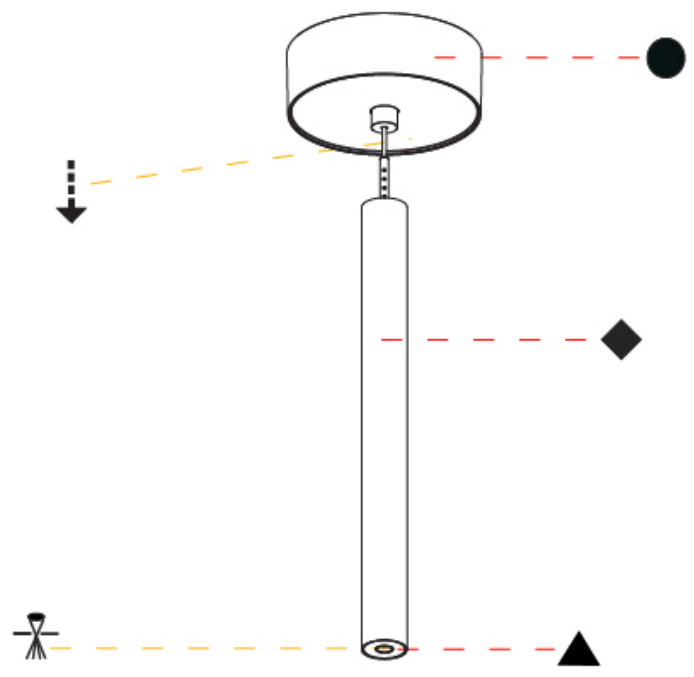

Shape: Cylinder
 Diameter (mm): 28
 Diameter (in): 1 1/8
 Height (mm): 300
 Height (in): 11 13/16
 Max. Overall Height (mm): 2300
 Max. Overall Height (in): 90 3/16
 Light Distribution: Downlight
 Weight (kg): 0.75
 Weight (lbs): 1.65
 Fixture Finish: SSR / BKV / CWI / CRY / HAB / UFT / ITA / RUA / FTG / MYG / LOD / PUS / FRO / FUP / KIA / POP / BLS / SPG / MEY / GOH / GUM / CHC / COM / ABZ / JAG / OBR / MOS / ROR
 Fixture Material: Aluminum
 Cable Details: 2000mm or 4000mm Black Cable

OPTICAL

Optic°: 24 / 32 / 34 / 55 / 58

RATINGS AND CERTIFICATIONS

Certified By: Certified for North American Standards
 IP rating: IP20

HANGOVER PLUG MONOPOINT SURFACE CANOPY SUSPENSION

A30845-

PROJECT
TYPE
SPECIFIER
QUANTITY
DATE

Shape: Cylinder
 Diameter (mm): 28
 Diameter (in): 1 1/8
 Height (mm): 450
 Height (in): 17 11/16
 Max. Overall Height (mm): 2450
 Max. Overall Height (in): 96 7/16
 Light Distribution: Downlight
 Weight (kg): 0.504
 Weight (lbs): 1.11
 Fixture Finish: [SSR / BKV / CWI / CRY / HAB / UFT / ITA / RUA / FTG / MYG / LOD / PUS / FRO / FUP / KIA / POP / BLS / SPG / MEY / GOH / GUM / CHC / COM / ABZ / JAG / OBR / MOS / ROR](#)
 Fixture Material: Aluminum
 Cable Details: [2000mm or 4000mm Black Cable](#)