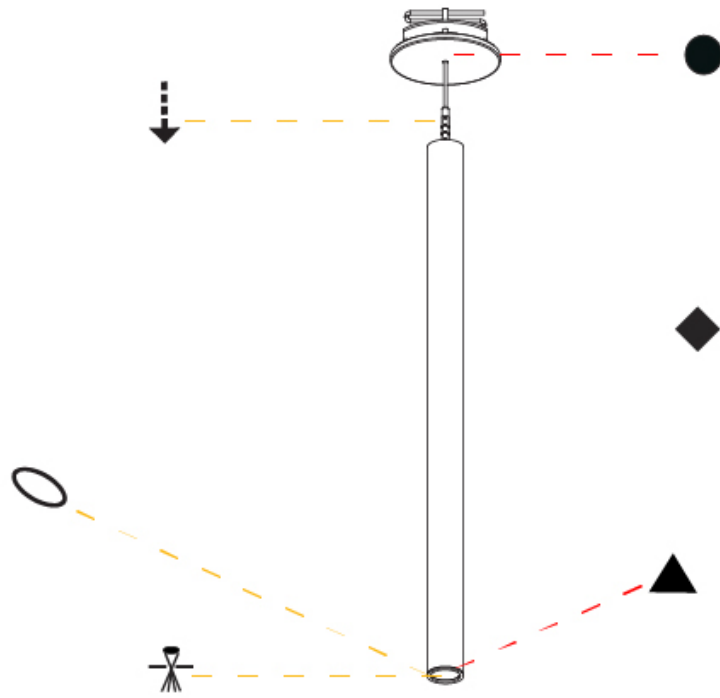

HANGOVER PLUG SHINE MONOPOINT RECESSED CANOPY SUSPENSION

A30844-

PROJECT _____

TYPE _____

SPECIFIER _____

QUANTITY _____

DATE _____

A